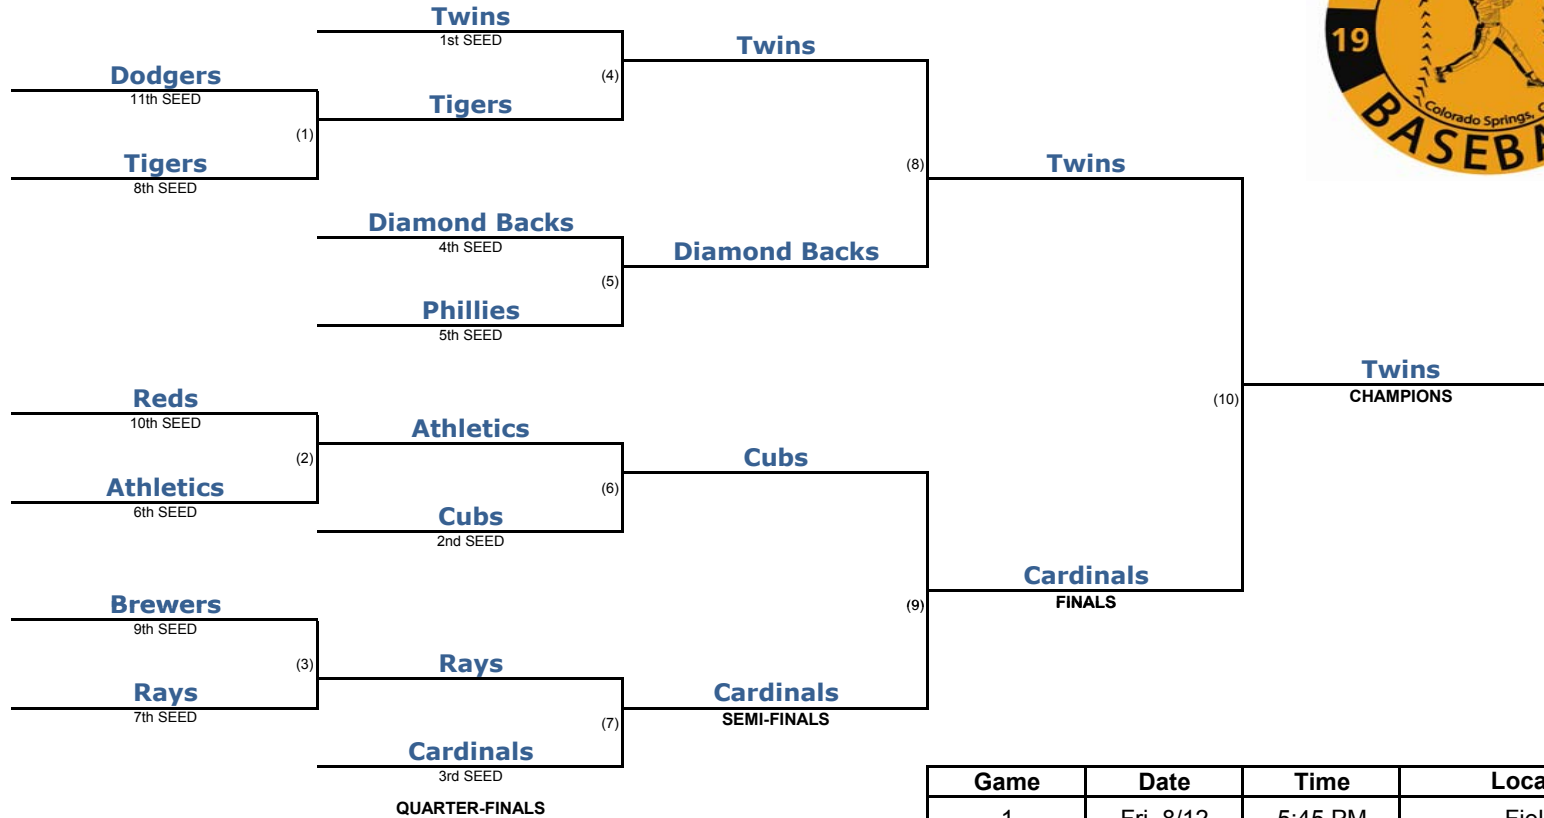

West El Paso Baseball Tournament Schedule

2011 Gloria Brennehan Memorial Tournament

AA Majors Division

Home team is the higher seed.

Tiebreaker criteria for tournament seeding:

- 1) Head to head
- 2) Head to head run differential
- 3) Coin flip

Game	Date	Time	Location
1	Fri, 8/12	5:45 PM	Field 7
2	Fri, 8/12	5:45 PM	Field 8
3	Fri, 8/12	5:45 PM	Field 9
4	Sat, 8/13	8:30 AM	Field 7
5	Sat, 8/13	8:30 AM	Field 8
6	Sat, 8/13	8:30 AM	Field 9
7	Sat, 8/13	10:45 AM	Field 7
8	Sun, 8/14	8:30 AM	Field 7
9	Sun, 8/14	8:30 AM	Field 8
10	Sun, 8/14	10:45 AM	Field 7