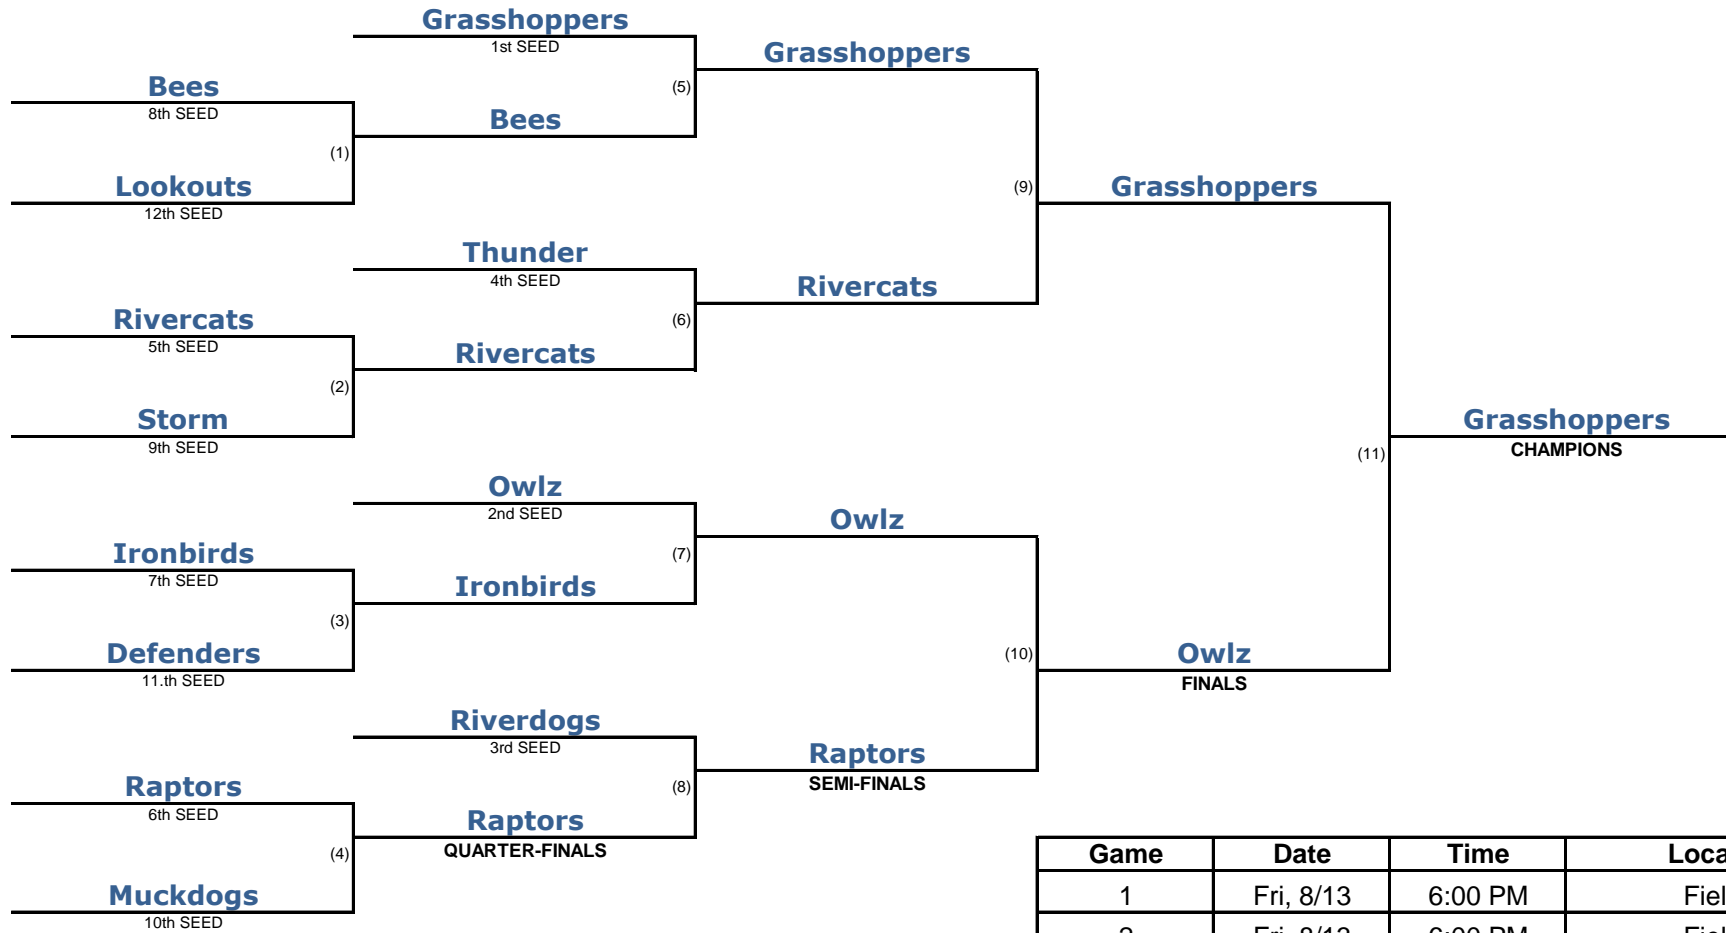

2010 West El Paso Baseball Tournament Schedule

Midgets Division

Home team is the higher seed.

Tiebreaker criteria for tournament seeding:

- 1) Head to head
- 2) Head to head run differential

Game	Date	Time	Location
1	Fri, 8/13	6:00 PM	Field 1
2	Fri, 8/13	6:00 PM	Field 2
3	Fri, 8/13	6:00 PM	Field 3
4	Sat, 8/14	9:00 AM	Field 1
5	Sat, 8/14	9:00 AM	Field 2
6	Sat, 8/14	9:00 AM	Field 3
7	Sun, 8/15	2:00 PM	Field 1
8	Sun, 8/15	2:00 PM	Field 2
9	Mon, 8/16	6:00 PM	Field 3
10	Mon, 8/16	6:00 PM	Field 1
11	Tues, 8/17	6:00 PM	Field 1