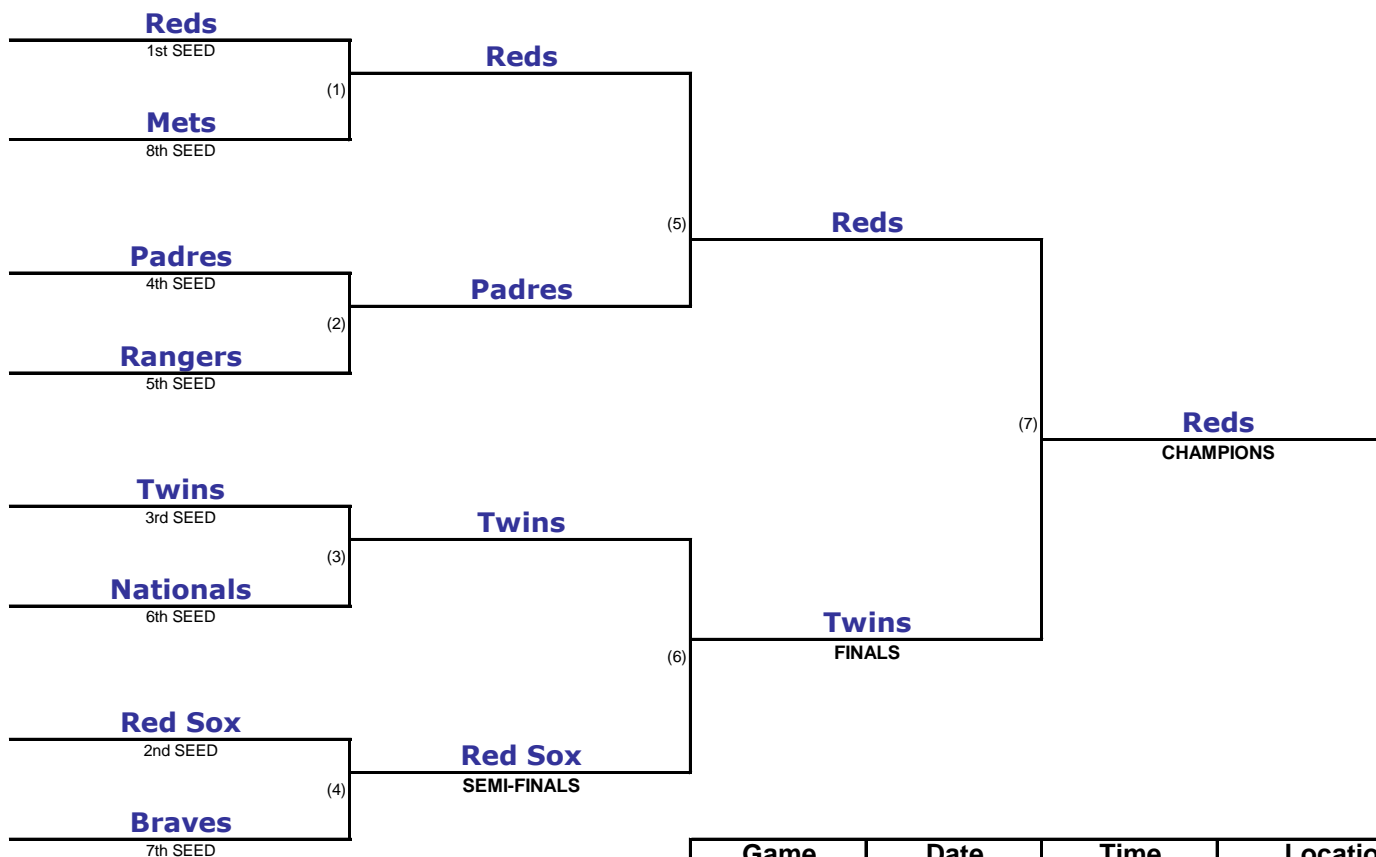

## 2010 West El Paso Baseball Tournament Schedule AA Majors Division

*Home team is the higher seed.*

Tiebreaker criteria for tournament seeding:

- 1) Head to head
- 2) Head to head run differential

Game	Date	Time	Location
1	Fri, 8/13	5:45 PM	Field #7
2	Fri, 8/13	5:45 PM	Field #8
3	Sat, 8/14	9:00 AM	Field #7
4	Fri, 8/13	5:45 PM	Field #9
5	Sat, 8/14	9:00 AM	Field #9
6	Sat, 8/14	11:30 AM	Field #9
7	Sat, 8/14	2:00 PM	Field #9