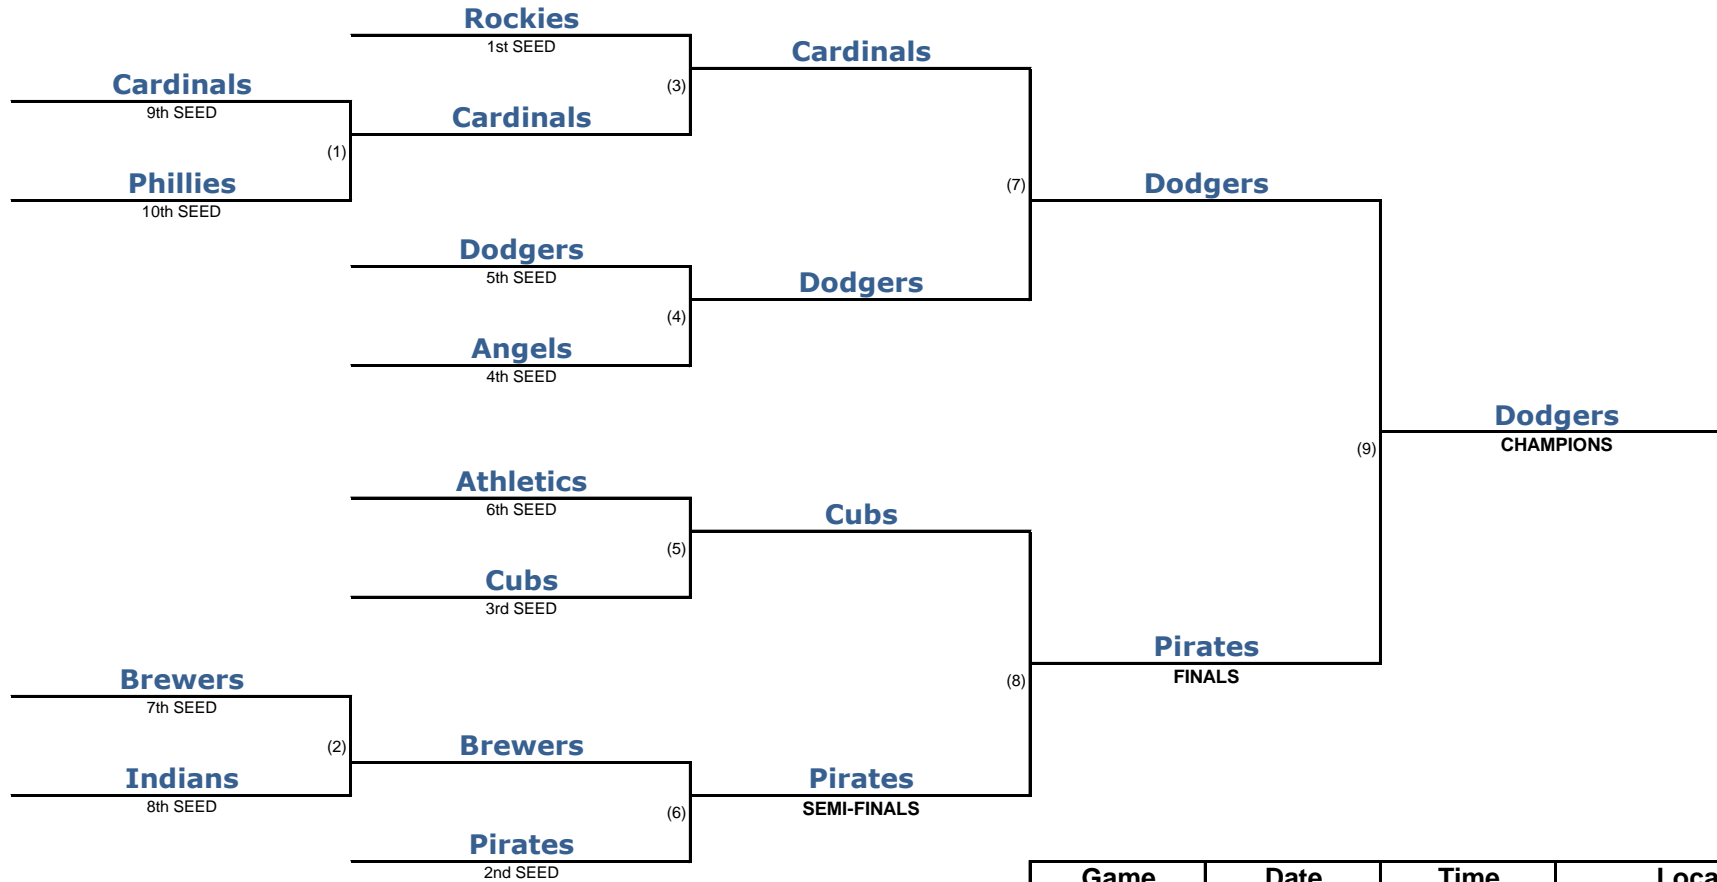

## 2010 West El Paso Baseball Tournament Schedule AAA Majors Division

Home team is the higher seed.

Tiebreaker criteria for tournament seeding:

- 1) Head to head
- 2) Head to head run differential

Game	Date	Time	Location
1	Sat, 8/14	9:00 AM	Field #8
2	Sat, 8/14	11:30 AM	Field #7
3	Sat, 8/14	11:30 AM	Field #8
4	Sat, 8/14	2:00 PM	Field #8
5	Sat, 8/14	4:30 PM	Field #9
6	Sat, 8/14	2:00 PM	Field #7
7	Sun, 8/15	9:00 AM	Field #9
8	Sun, 8/15	9:00 AM	Field #7
9	Sun, 8/15	11:30 AM	Field #9